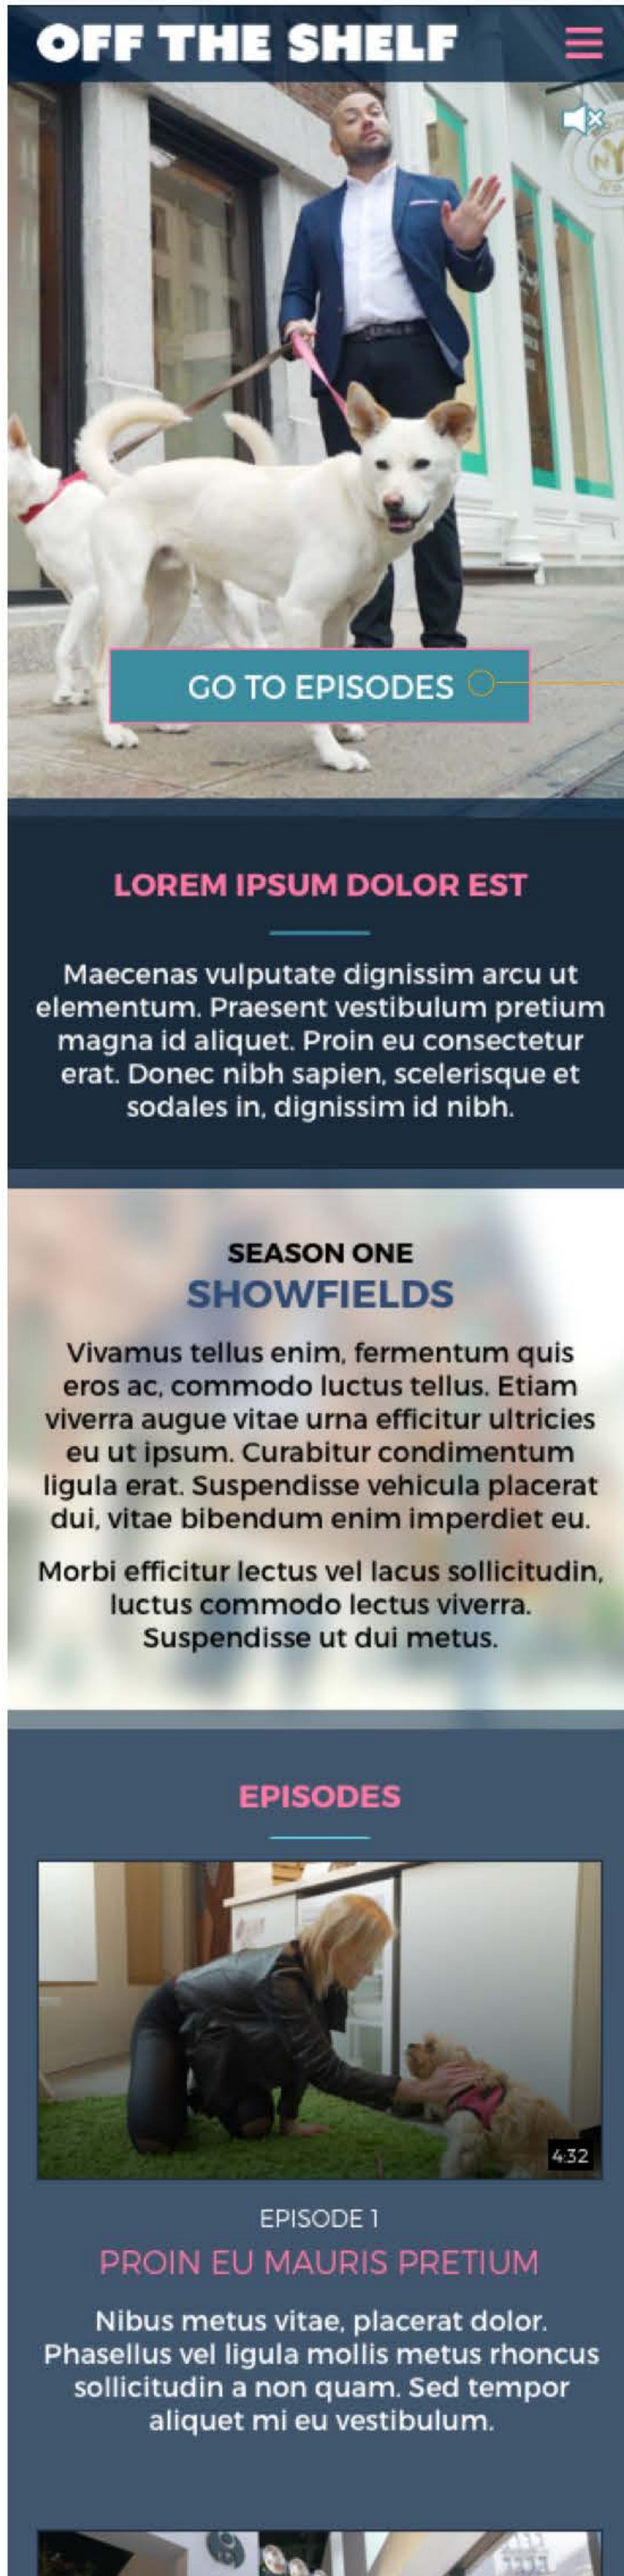

Design Details

MOBILE (PORTRAIT)

Hero Graphic

at this width, the video display is cropped to better accommodate a device viewport in portrait orientation

TOP

CTA Button

Aquamarine with 1px Pink border

clicking this button would scroll the user down the page to the episodes section

this would only appear on the mobile view of the microsite

Episodes

at this width, the two column format is collapsed into a single column stack