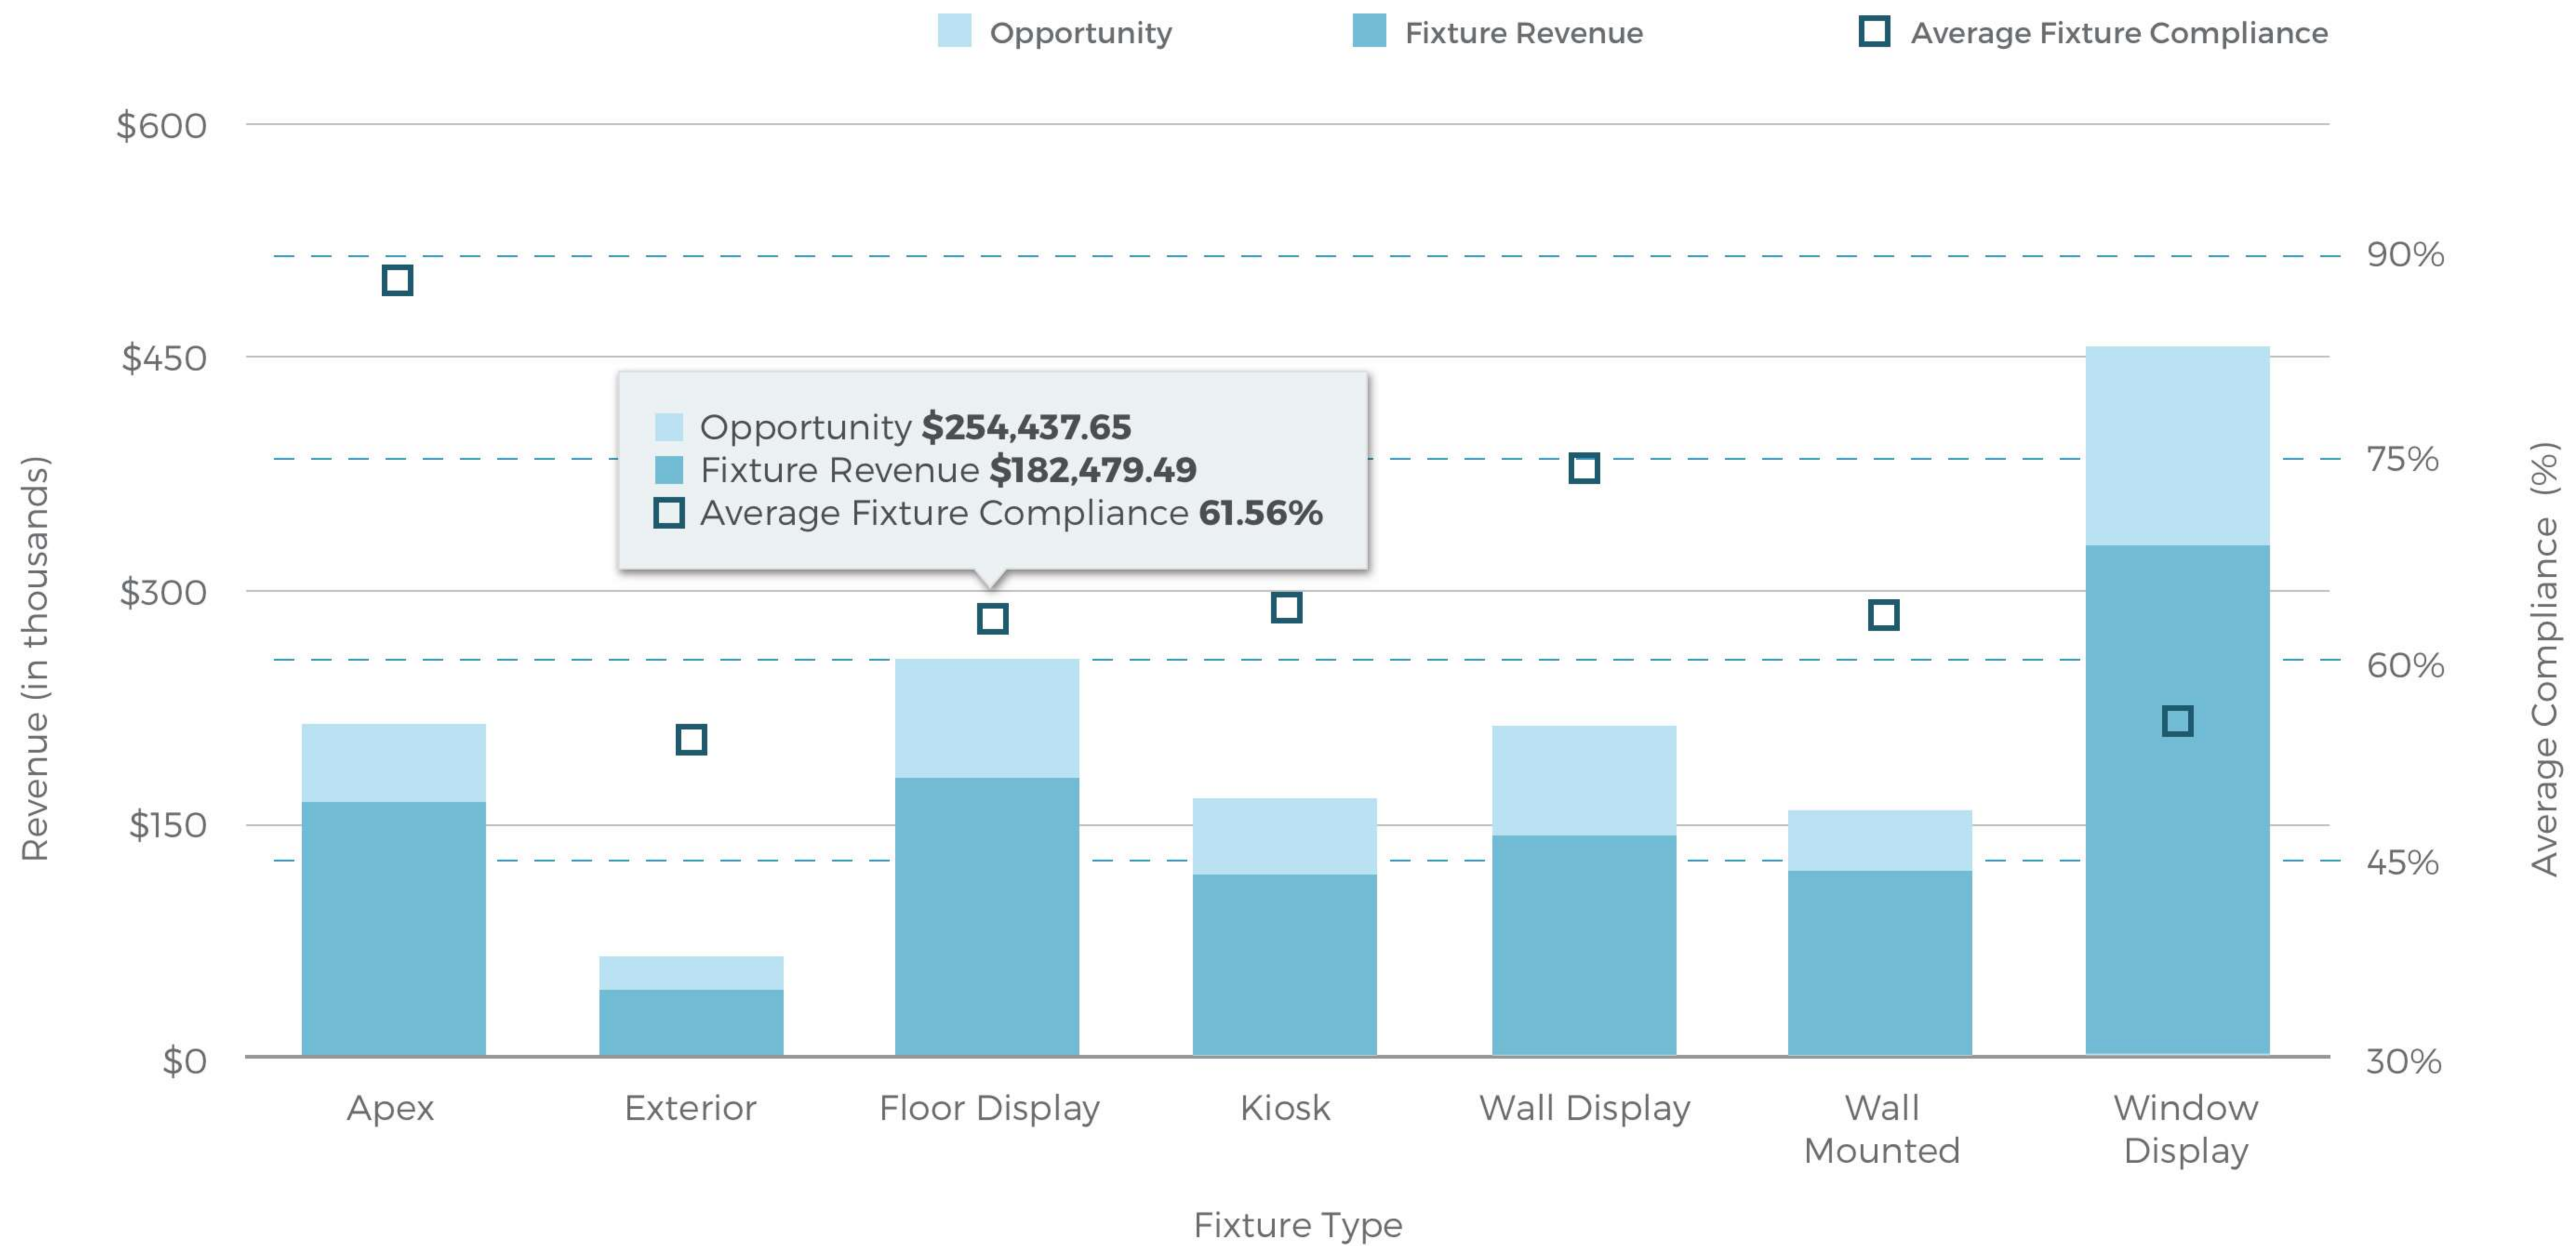

Fixture Type Opportunity

as of 3 days ago

For the Spring Reset Campaign, where Priority 1 General Merchandising have Accessory SKUs.