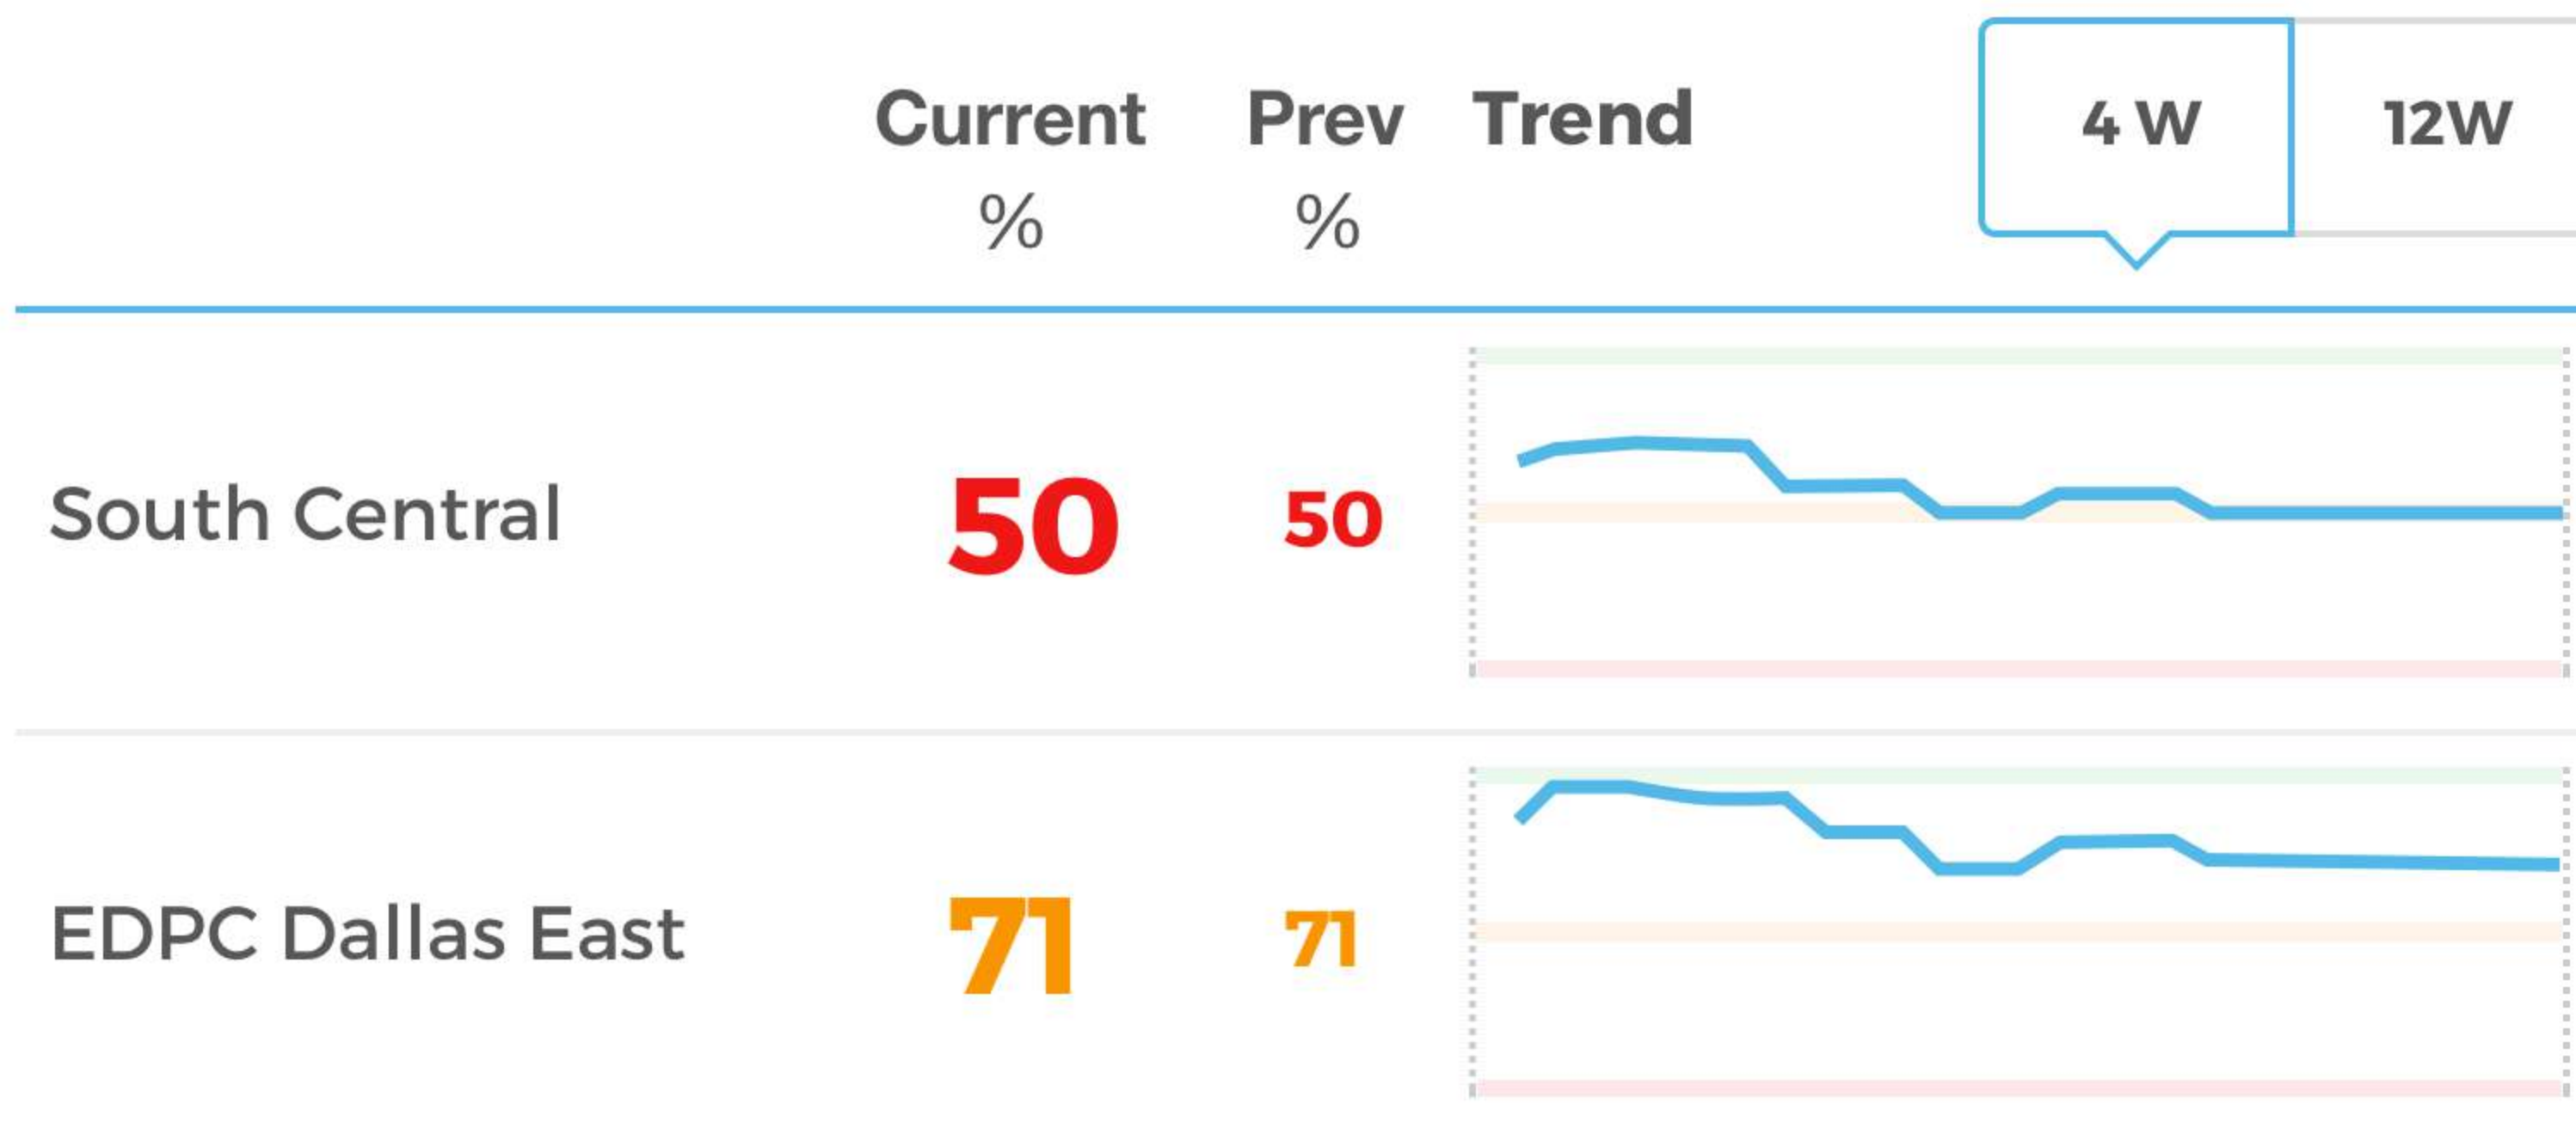

Any Merchandising ▾

Any Content ▾

Any Location ▾

FIND

WELCOME BACK, TOM ERSKINE

Overall Compliance

Issues

- Fixture Issue 113 ISSUES**
Headquarters: 14% 760 ISSUES
- Collateral Issue 101 ISSUES**
Headquarters: 15% 659- ISSUES
- Floorplan Issue 54 ISSUES**
Headquarters: 15% 335- ISSUES
- Display Issue 42 ISSUES**
Headquarters: 11% 355- ISSUES