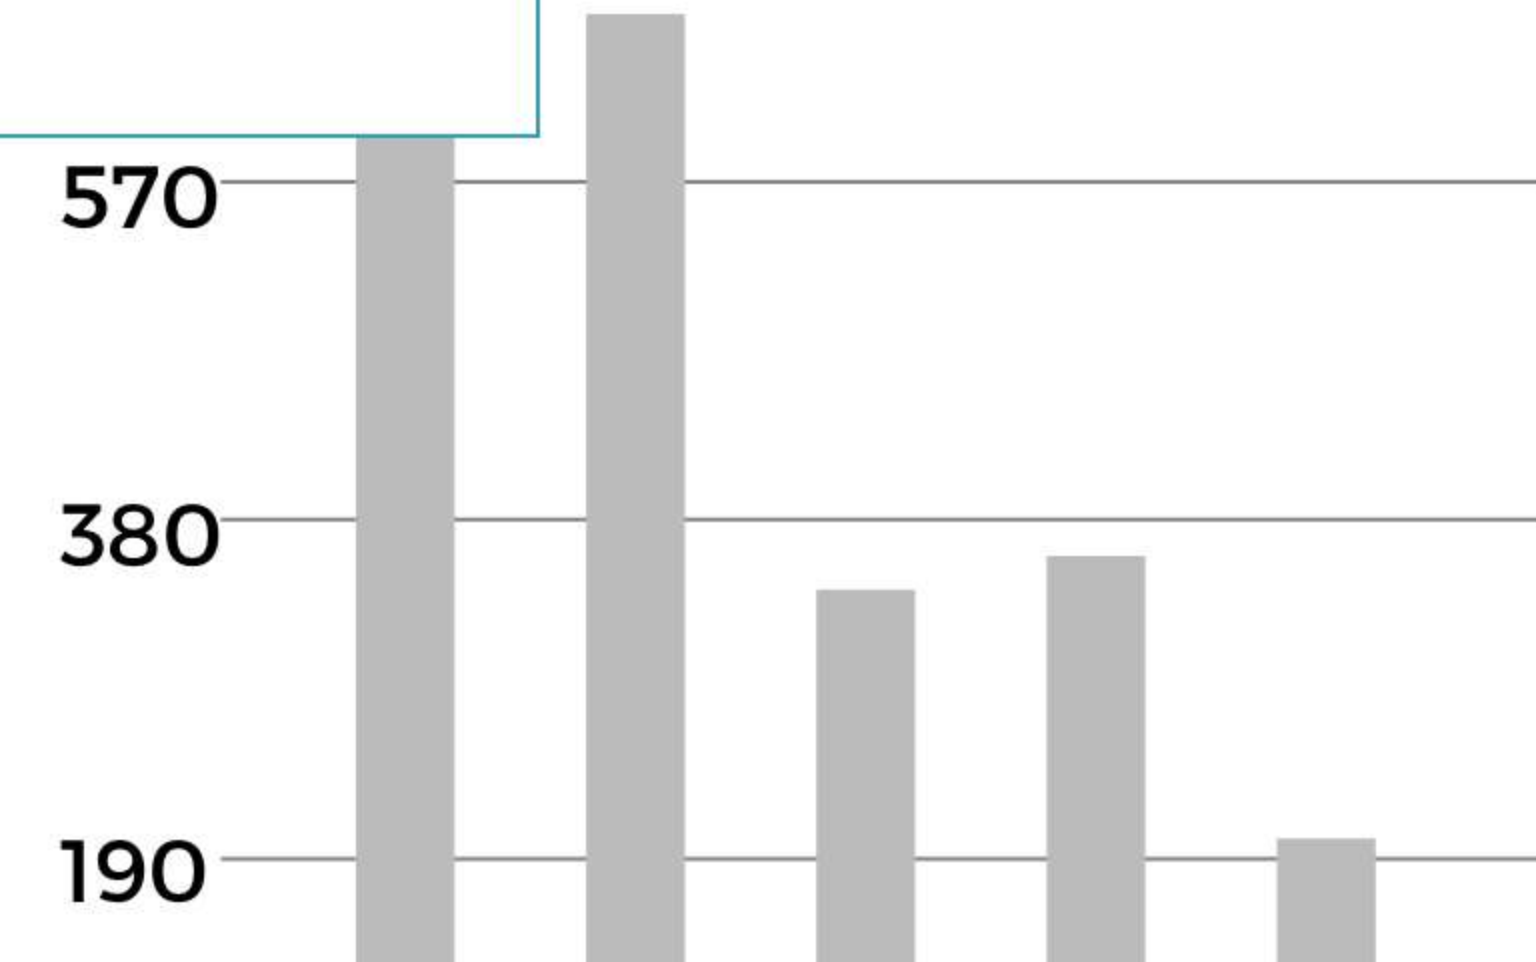

SELECTED CAMPAIGNS   **SPRING RESET** ✕

Any Fixture ▾   Any Merchandising   Any Content ▾   Any Location ▾   **FIND**

Overall Compliance

	Current %	Prev %	
South Central	50	50	
EDPC Dallas East	71	71	

Issue Type	Count	Headquarters %	Headquarters Count
Fixture Issue	113 ISSUES	14%	760 ISSUES
Collateral Issue	101 ISSUES	15%	659- ISSUES
Floorplan Issue	54 ISSUES	15%	335- ISSUES
Display Issue	42 ISSUES	11%	355- ISSUES

Priority 1 ▾

+

General ▾

APPLY