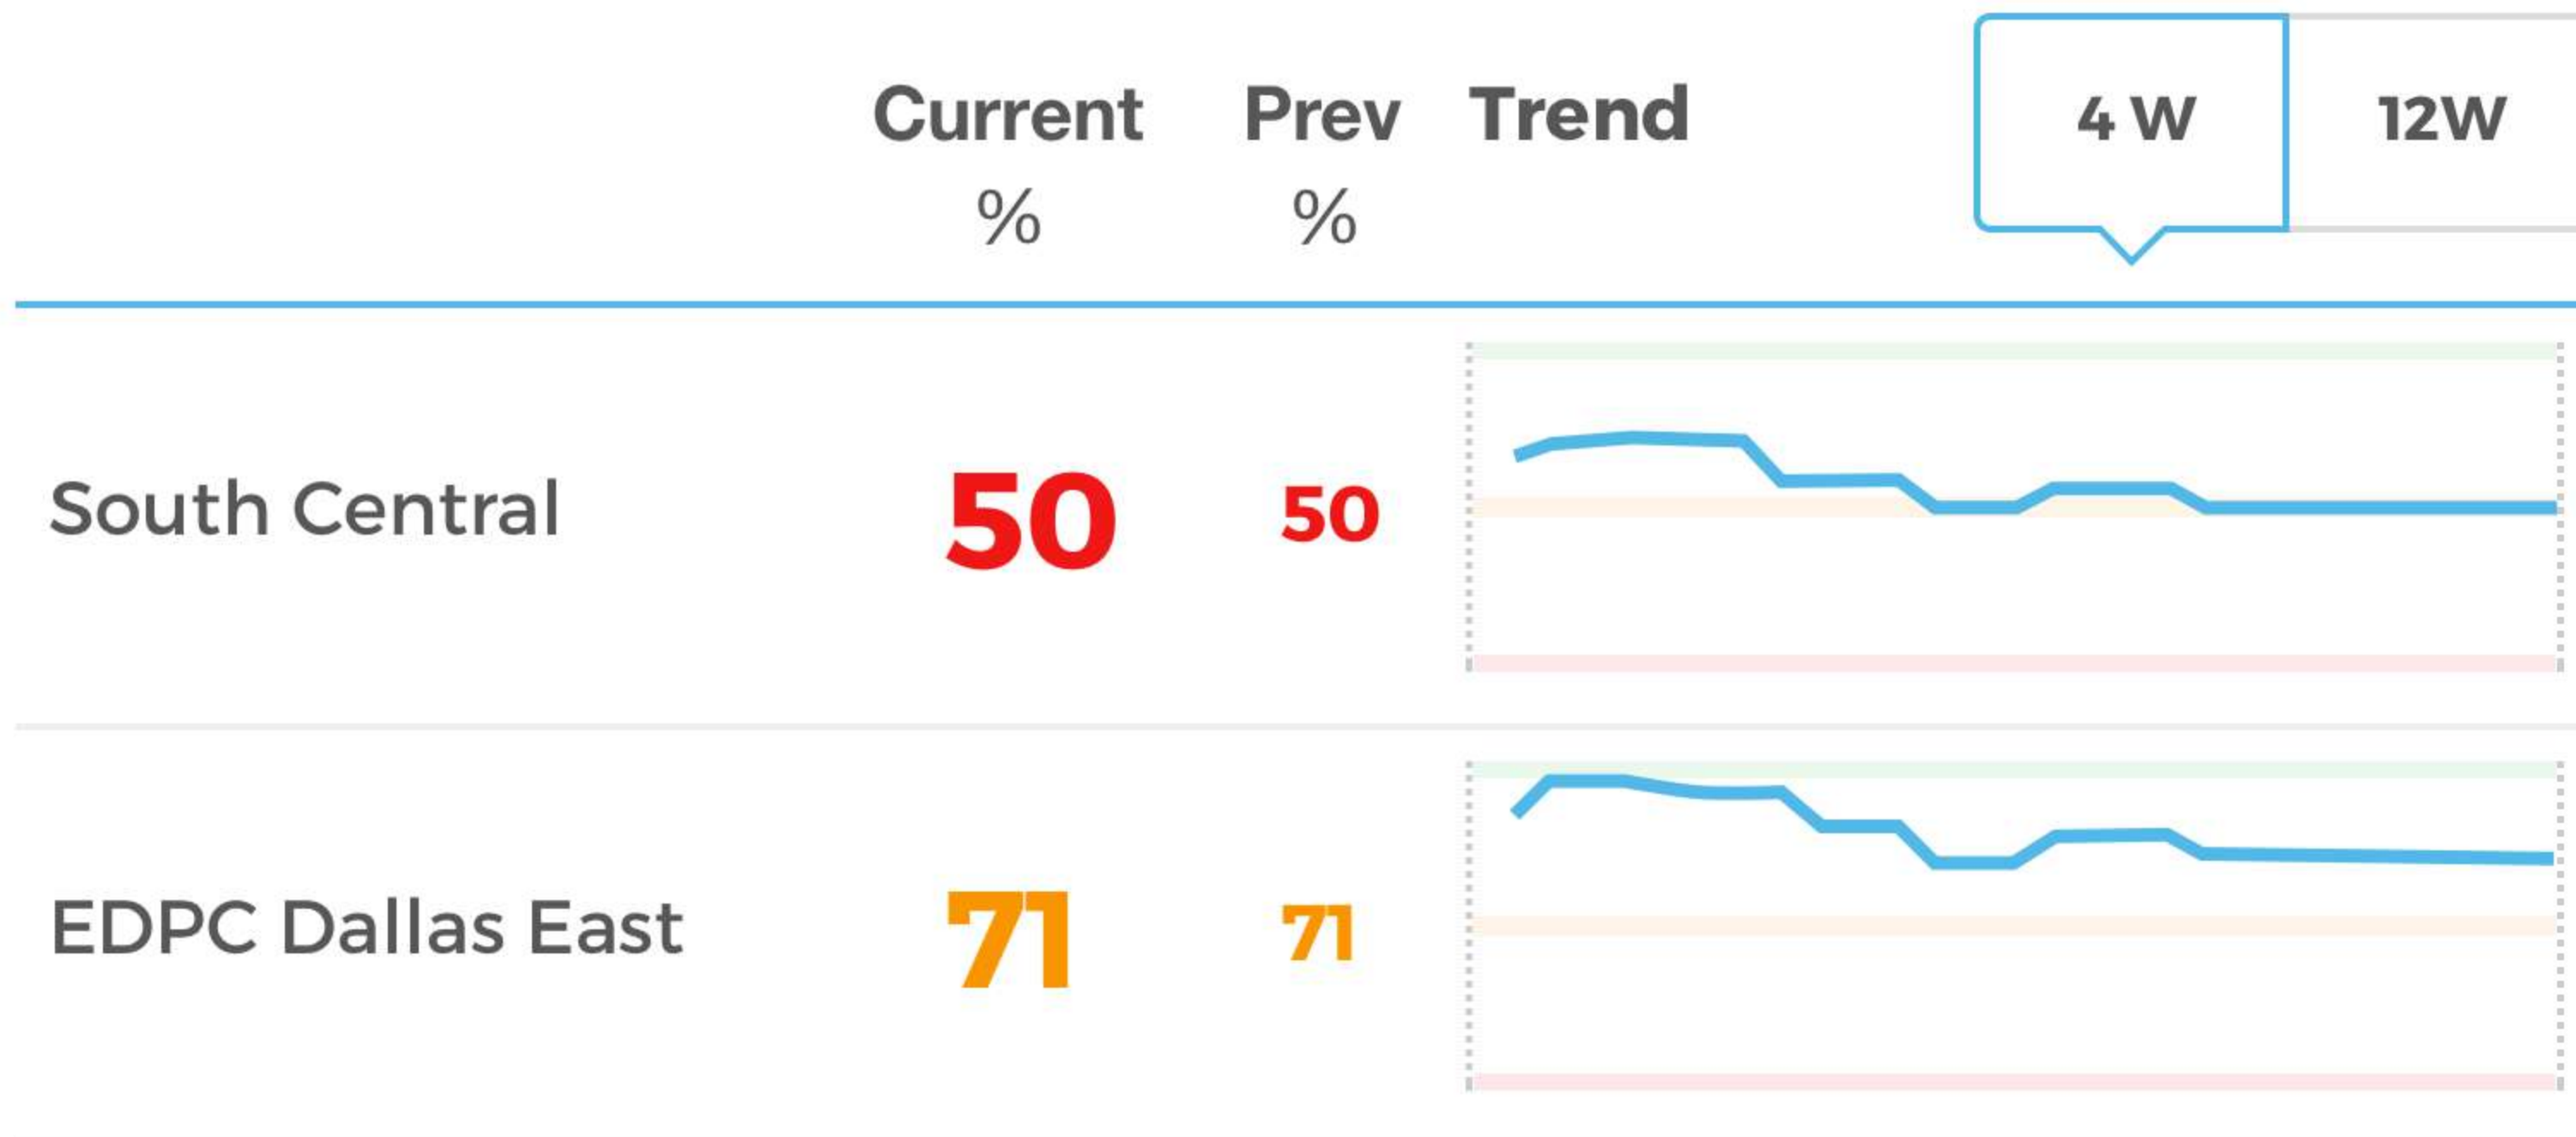

Explore

- CAMPAIGNS
- CONTENT
- FIXTURES
- LOCATIONS

SPRING RESET ✕

Any Fixture ▾

Any Merchandising ▾

Any Content ▾

Any Location ▾

FIND

WELCOME BACK, TOM ERSKINE

Overall Compliance