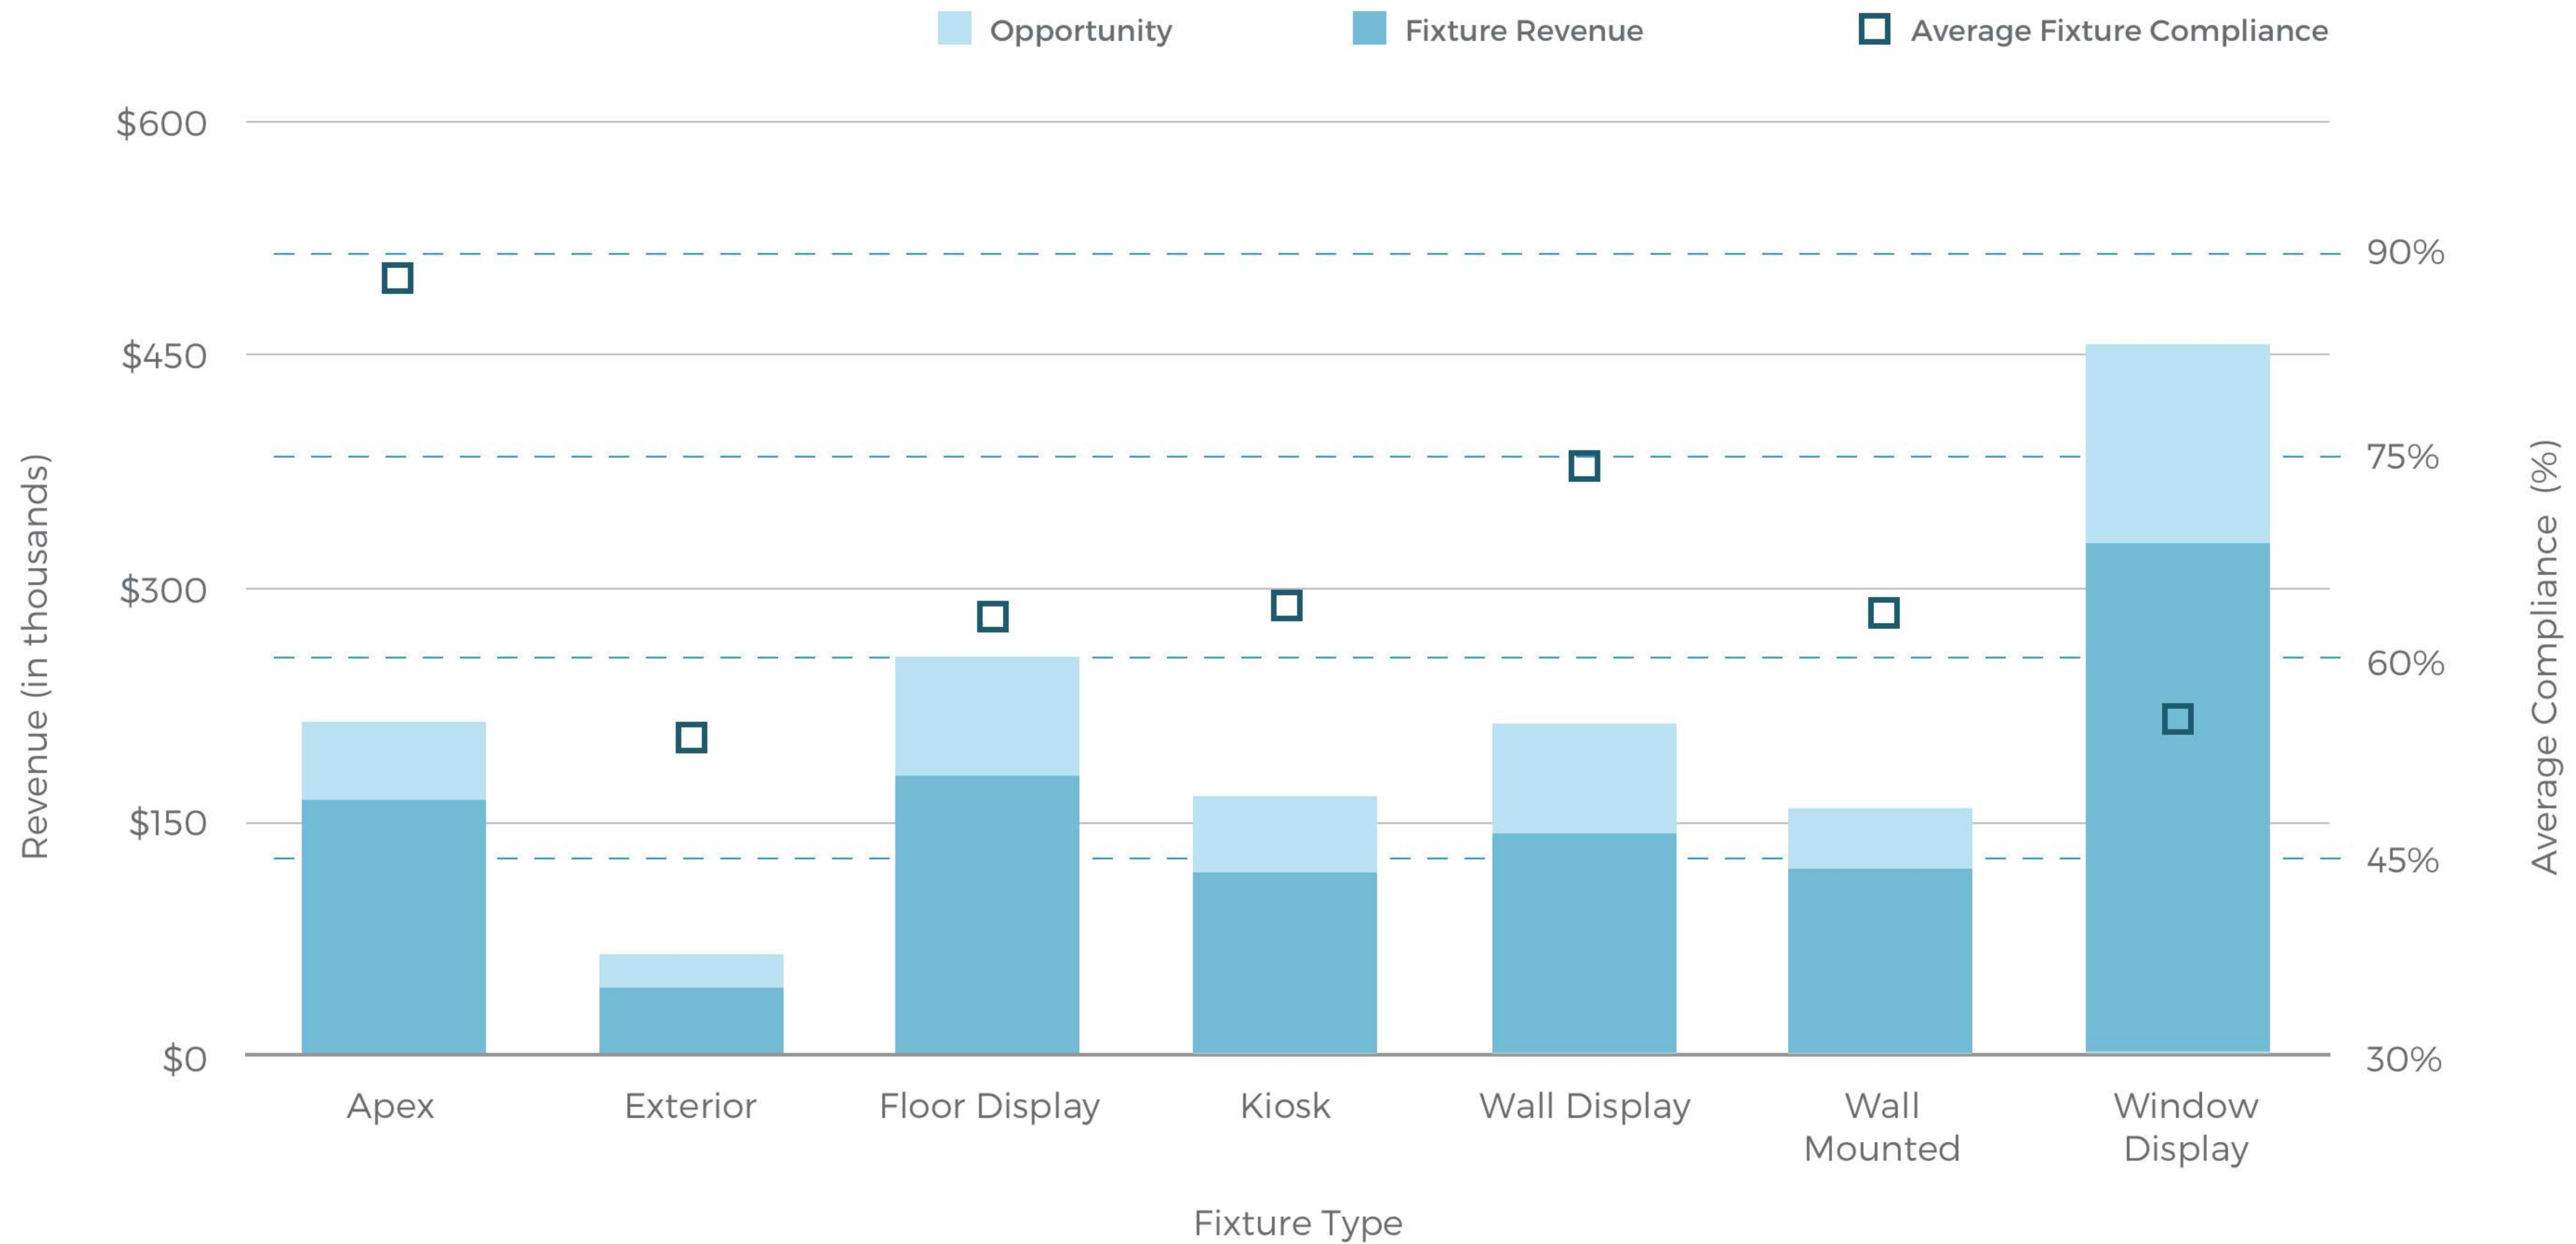

Fixture Type Opportunity

as of 3 days ago

Explor

For the Spring Reset Campaign, where Priority 1 General Merchandising have Accessory SKUs.

Brand Shop

Explore   FIXTURES ▾

SELECTED CAMPAIGNS   **SPRING RESET** ✕

Any Fixture ▾   **PR 1** ✕   **General** ✕   ▾   **SKU** ✕   **Accessory** ✕   ▾   Any Location ▾   **FIND**

FIXTURE   MERCHANDISING   CONTENT   LOCATION

Fixture	Total Stores with Fixture	Total Revenue For Fixture Type
Apex ▾	31	$392,802.00
Exterior ▾	27	$252,247.00
Floor Display ▾	24	$182,479.49
Kiosk ▾	24	$96,617.00
Wall Display ▾	19	$93,216.00
Wall Mounted ▾	9	$10,336.00
Window Display ▾	16	$34,681.00