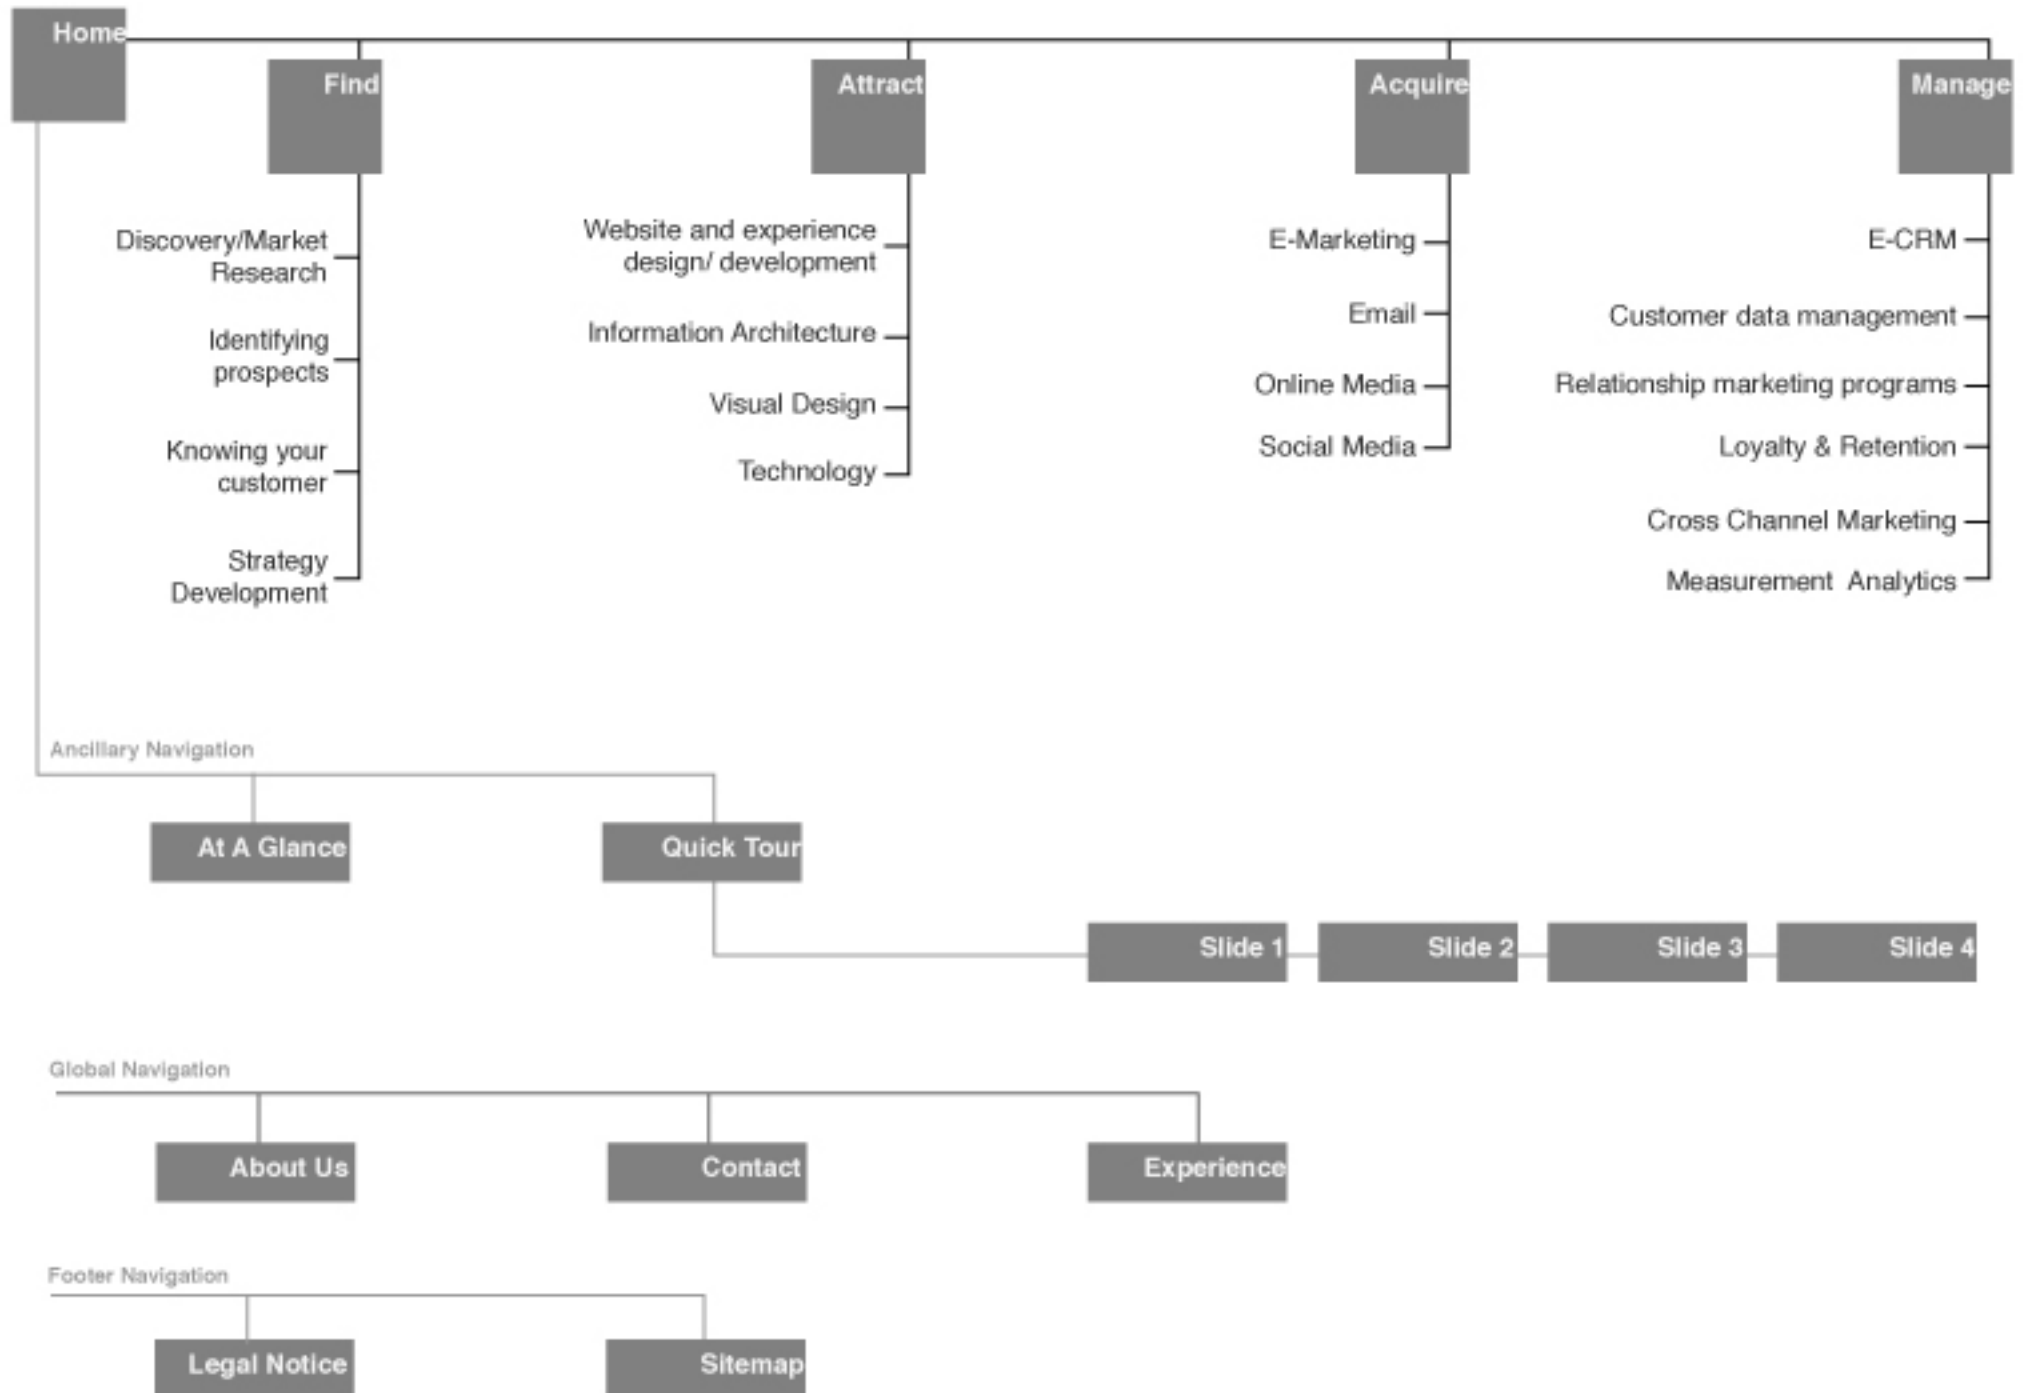

Wilde Interactive Sitemap R1

Landing Page R1

Wilde Interactive

About Us
Experience
Contact
Home

Lorem ipsum

dolor sit amet, consectetur adipiscing elit, sed do eiusmod tempor incididunt ut labore et dolore magna aliqua. Ut enim ad minim veniam, quis nostrud exercitation ullamco laboris nisi ut aliquip ex ea commodo consequat.

Jonathan Striberg
Vice President

Strategy & Account Services

View next ↘

FIND

ATTRACT

ACQUIRE

MANAGE

INFORMATION ARCHITECTURE